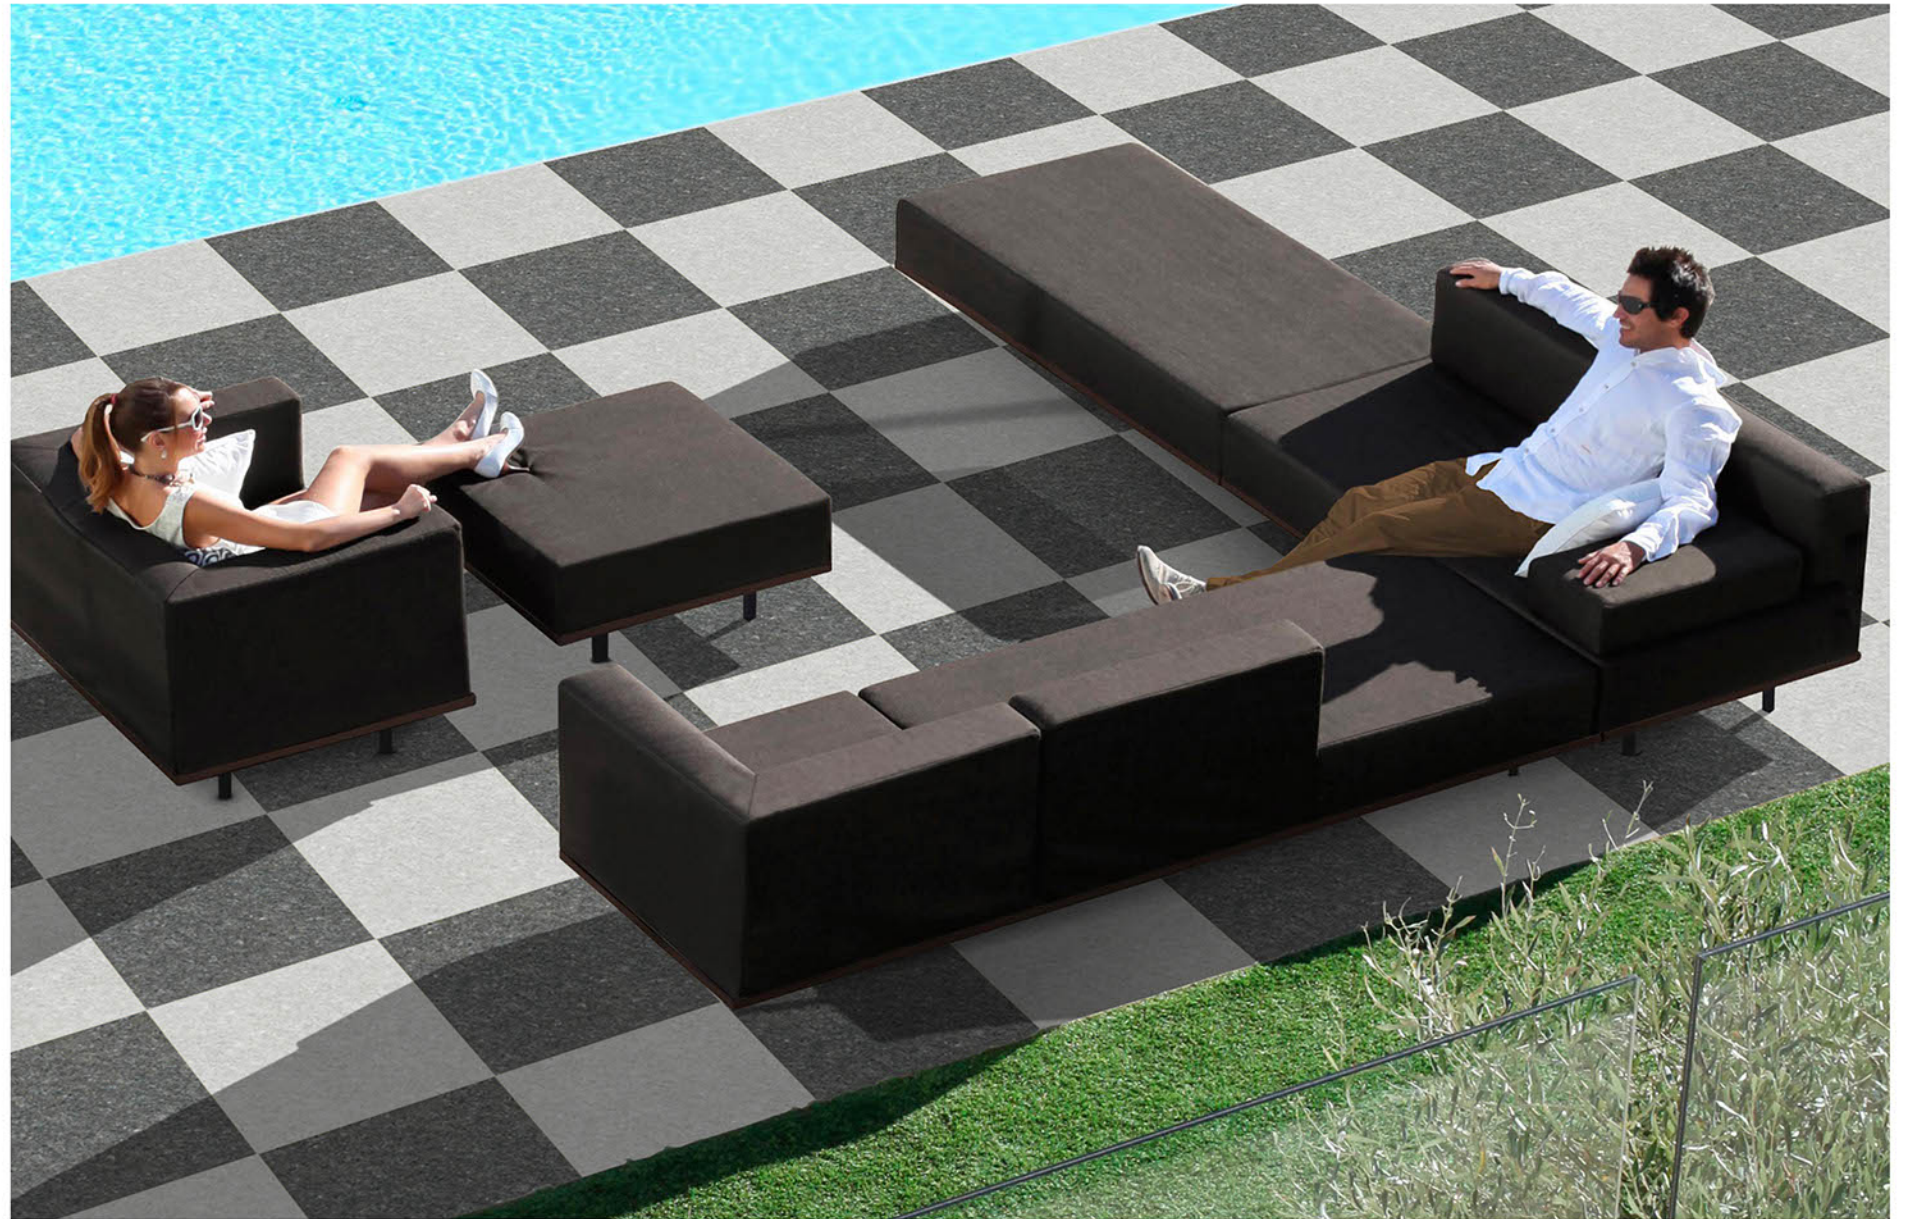

Applicable On
Wall & Floor

HD
Clarity

Random
Design

Zero
Maintenance

Eco
Friendly