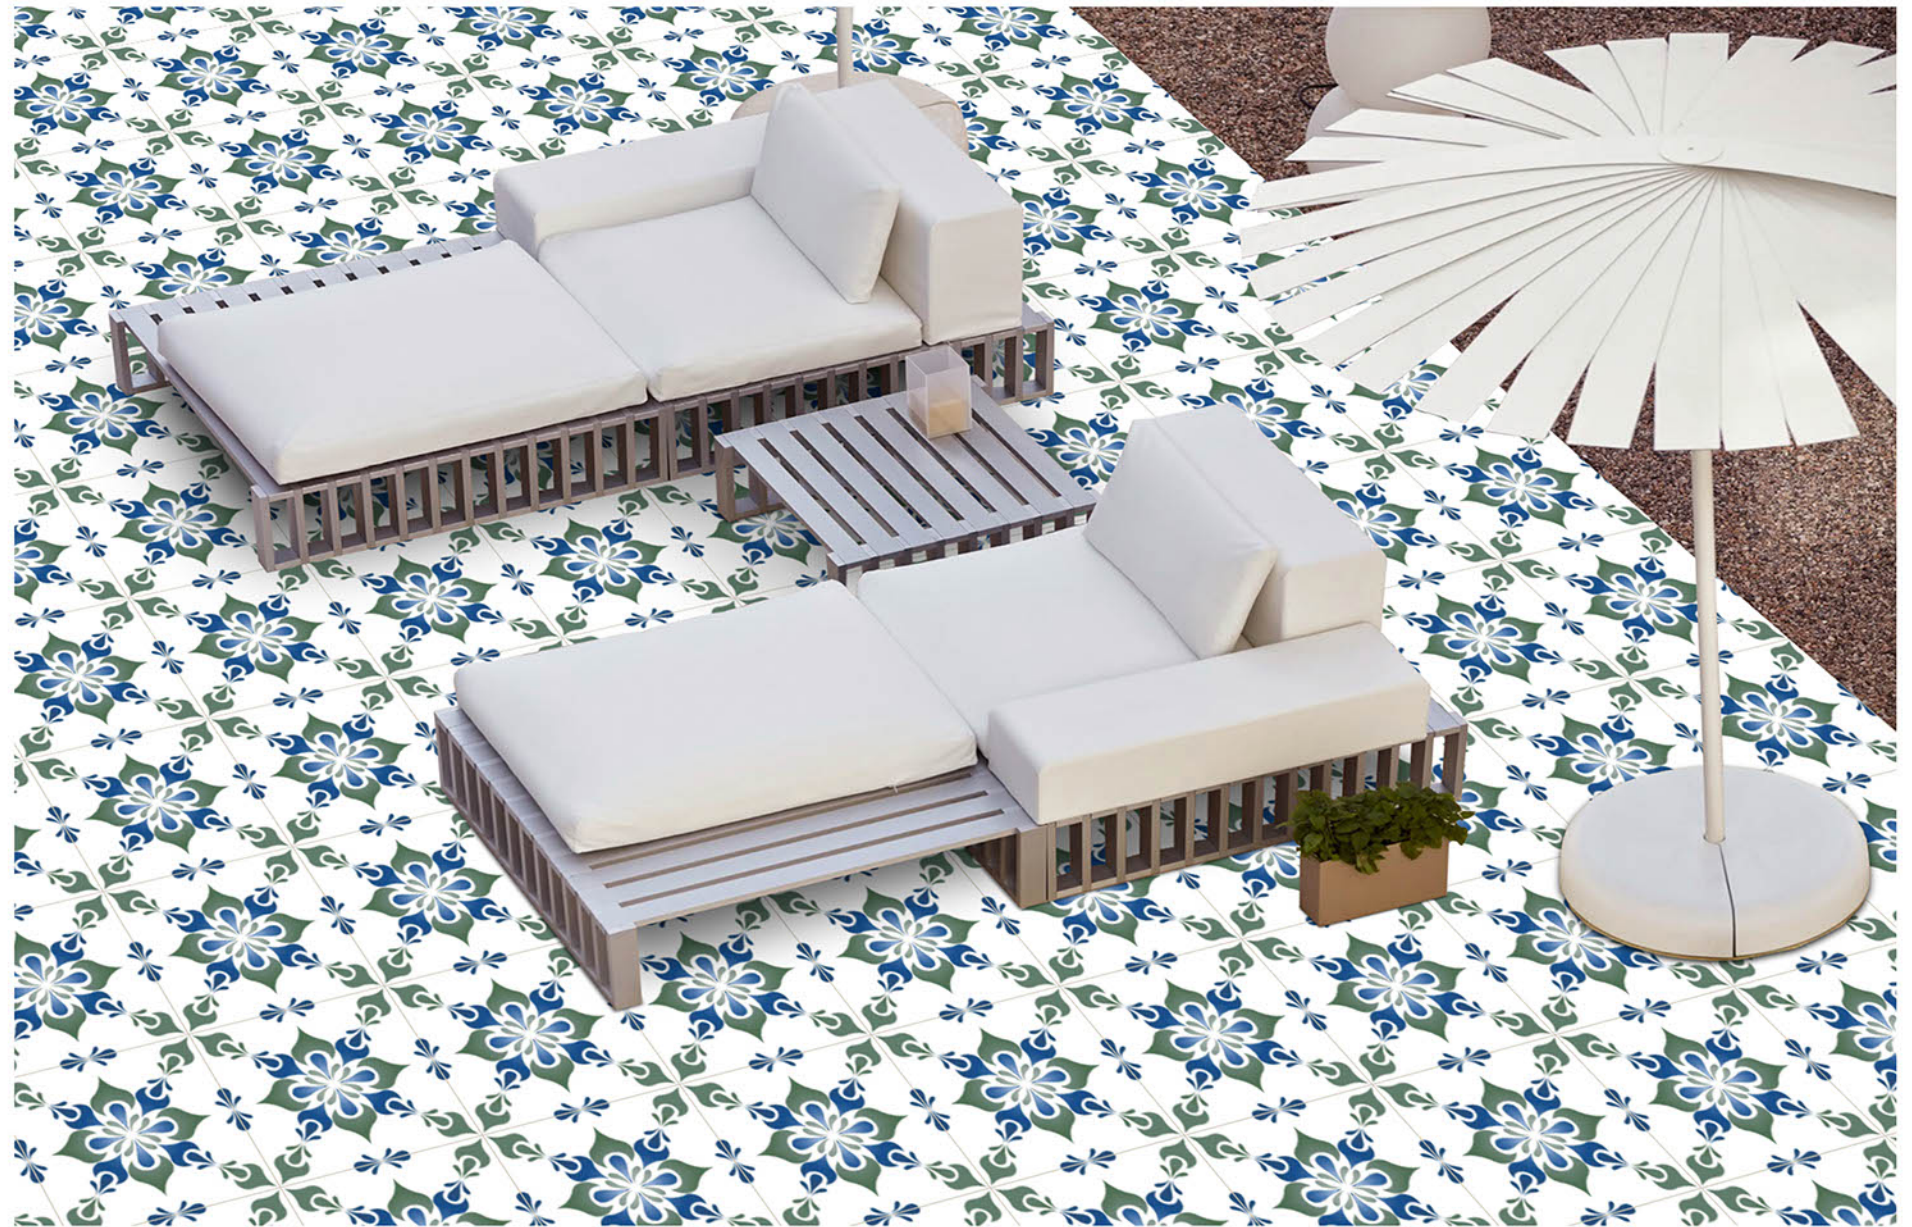

Applicable On
Wall & Floor

HD
Clarity

Random
Design

Zero
Maintenance

Eco
Friendly