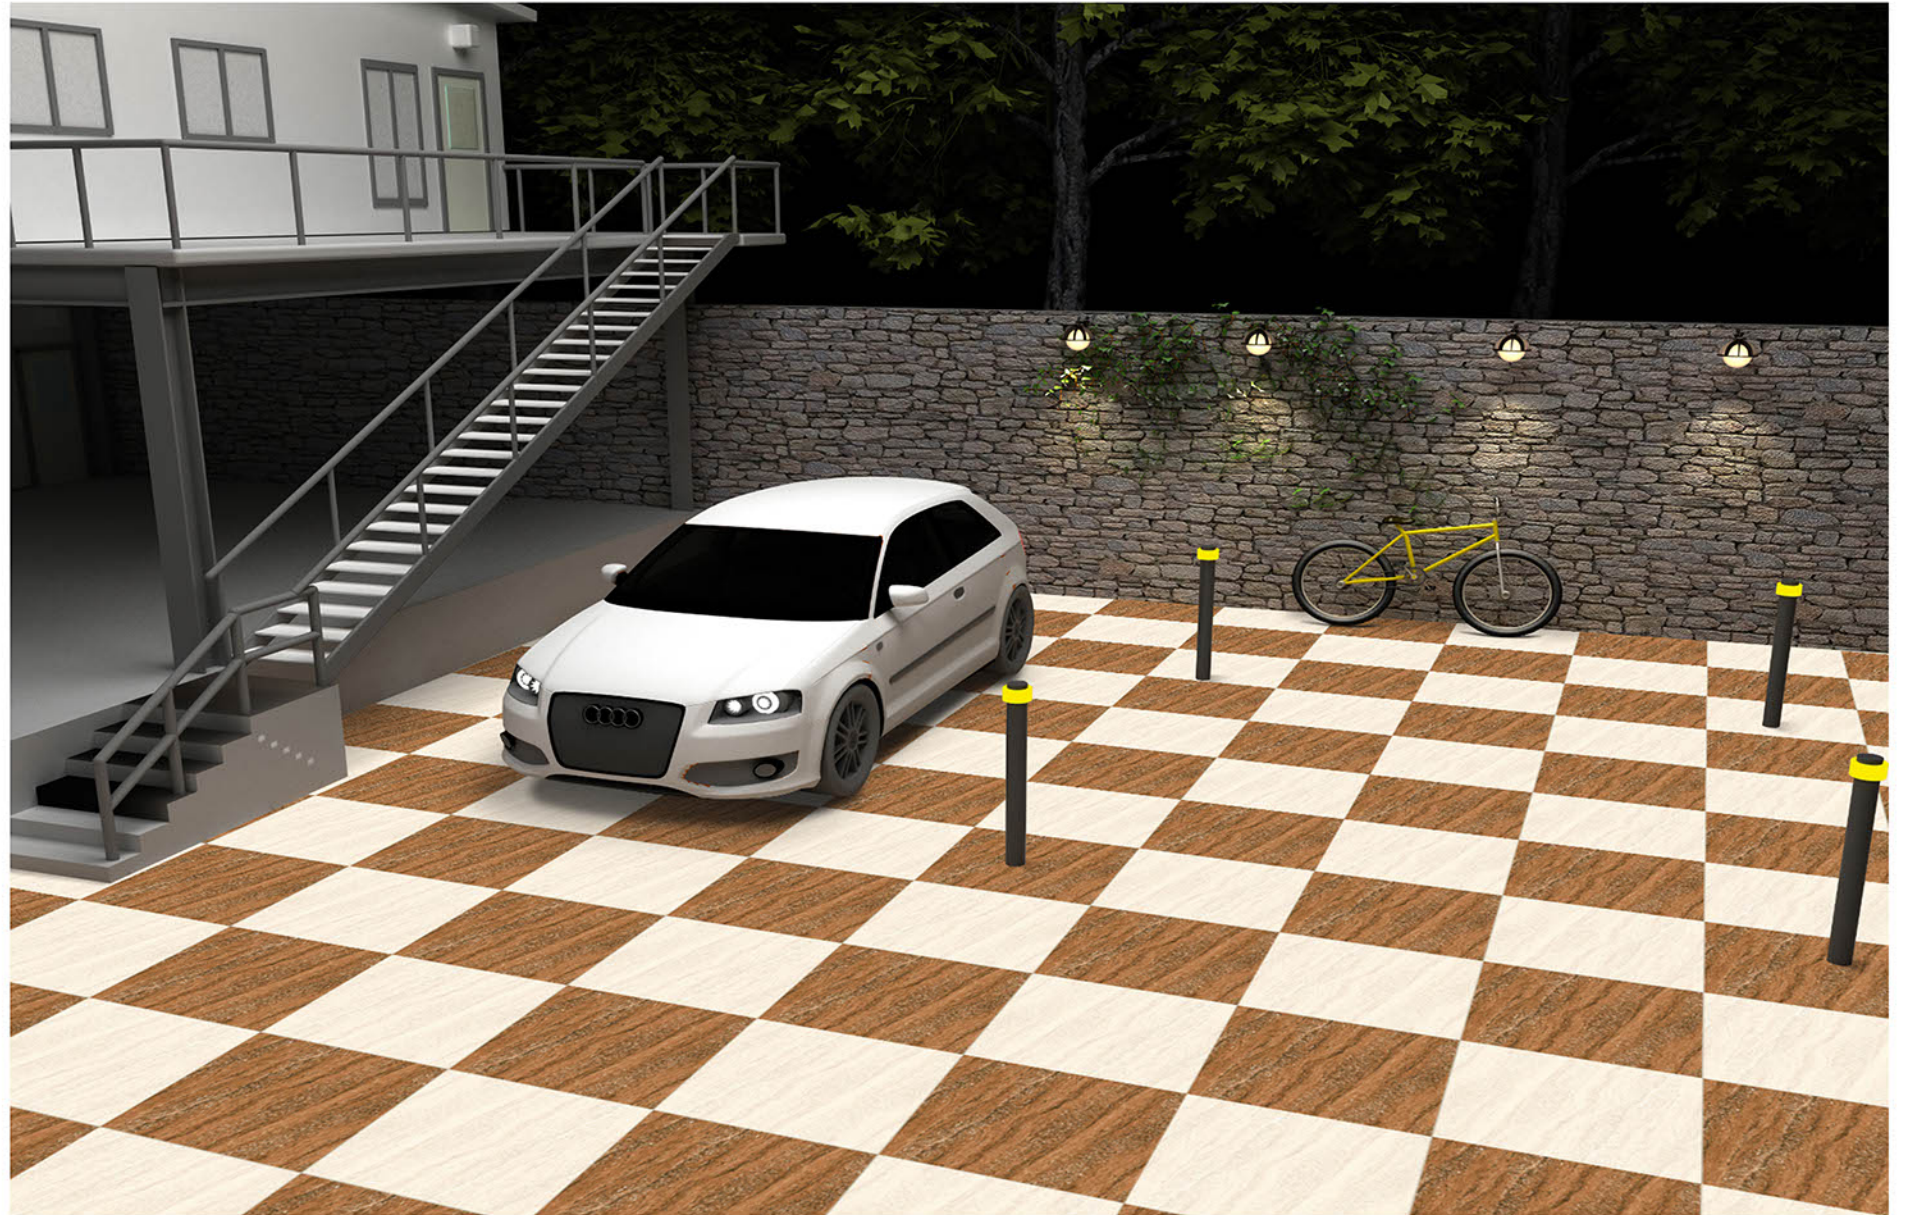

Applicable On
Wall & Floor

HD
Clarity

Random
Design

Zero
Maintenance

Eco
Friendly