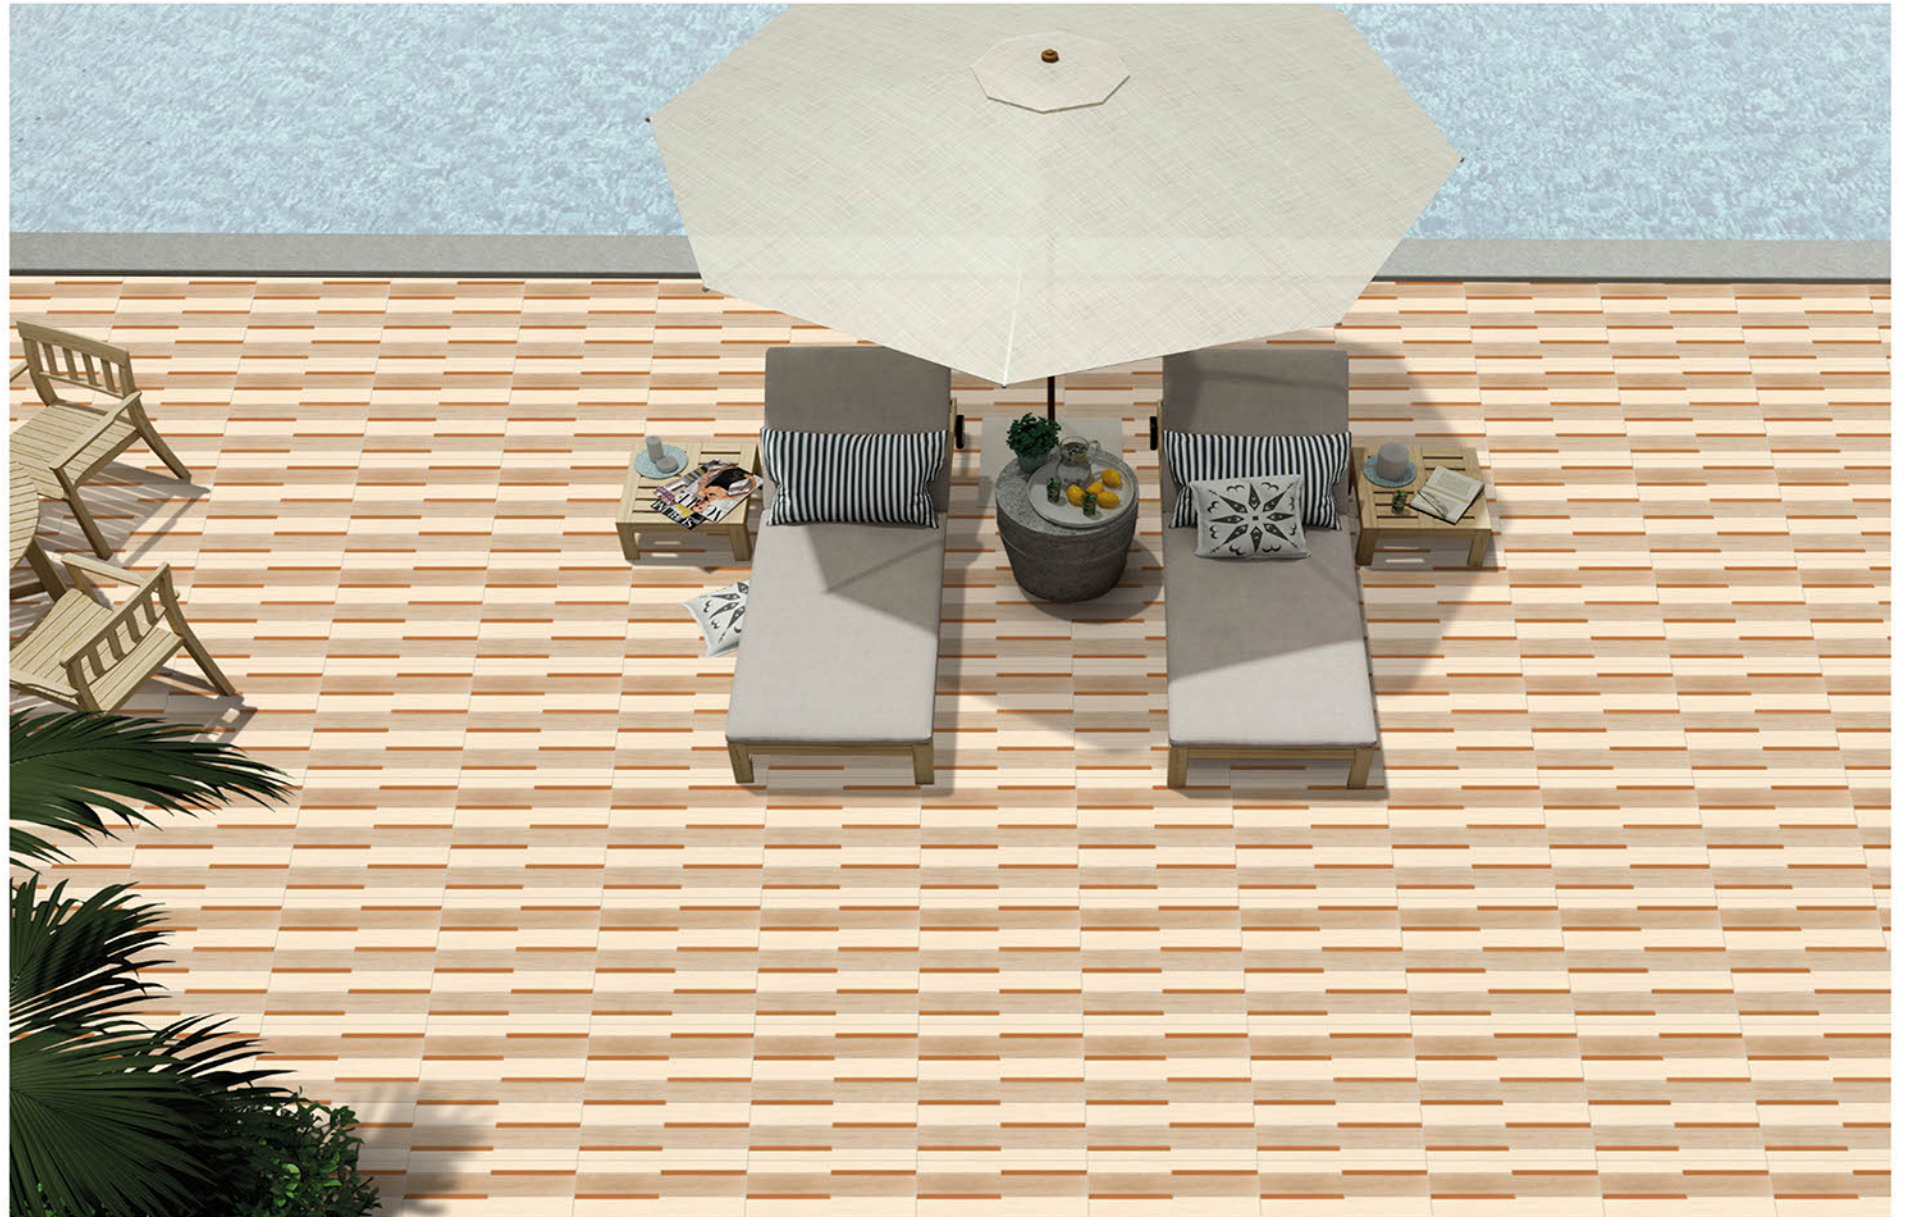

Applicable On
Wall & Floor

HD
Clarity

Random
Design

Zero
Maintenance

Eco
Friendly