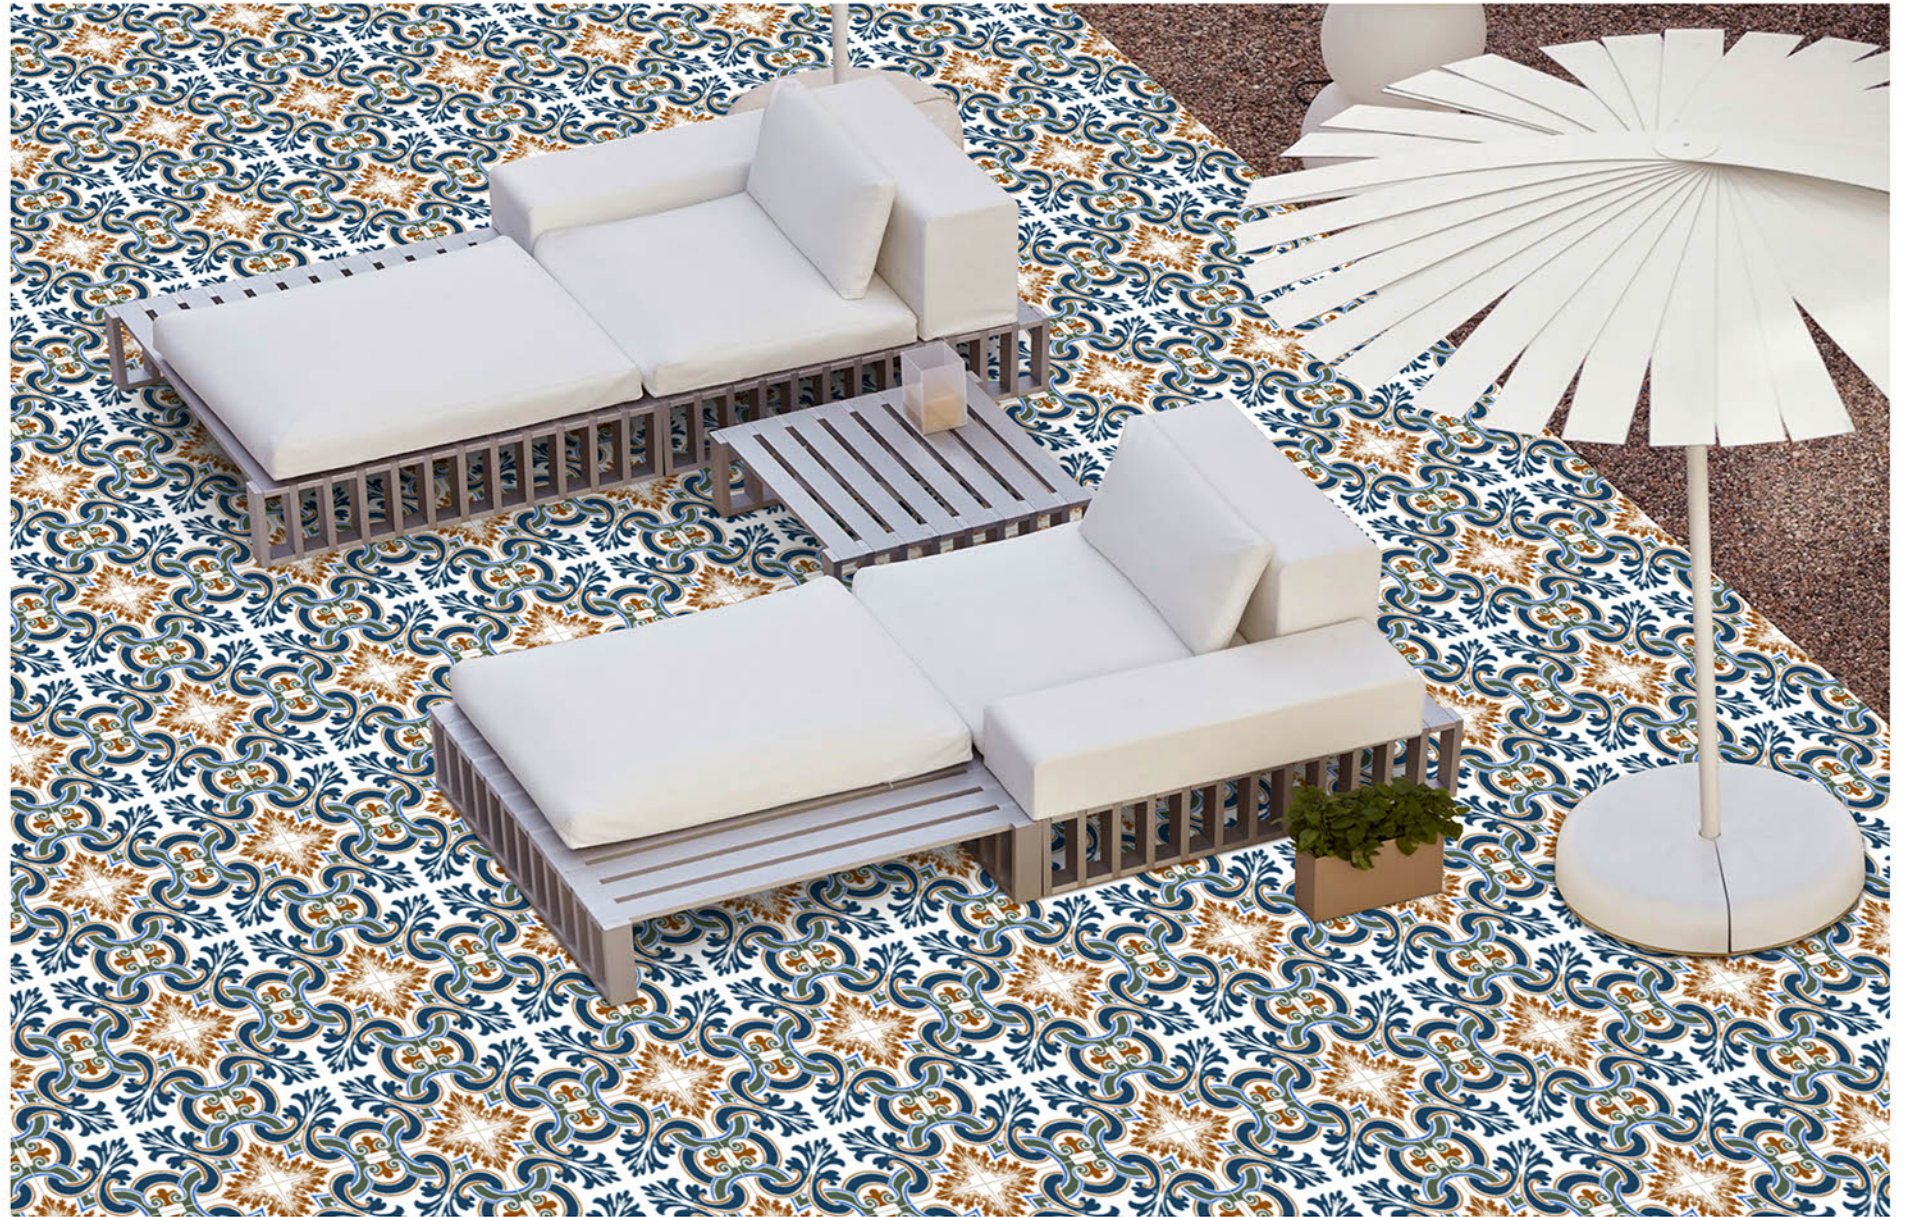

Applicable On
Wall & Floor

HD
Clarity

Random
Design

Zero
Maintenance

Eco
Friendly