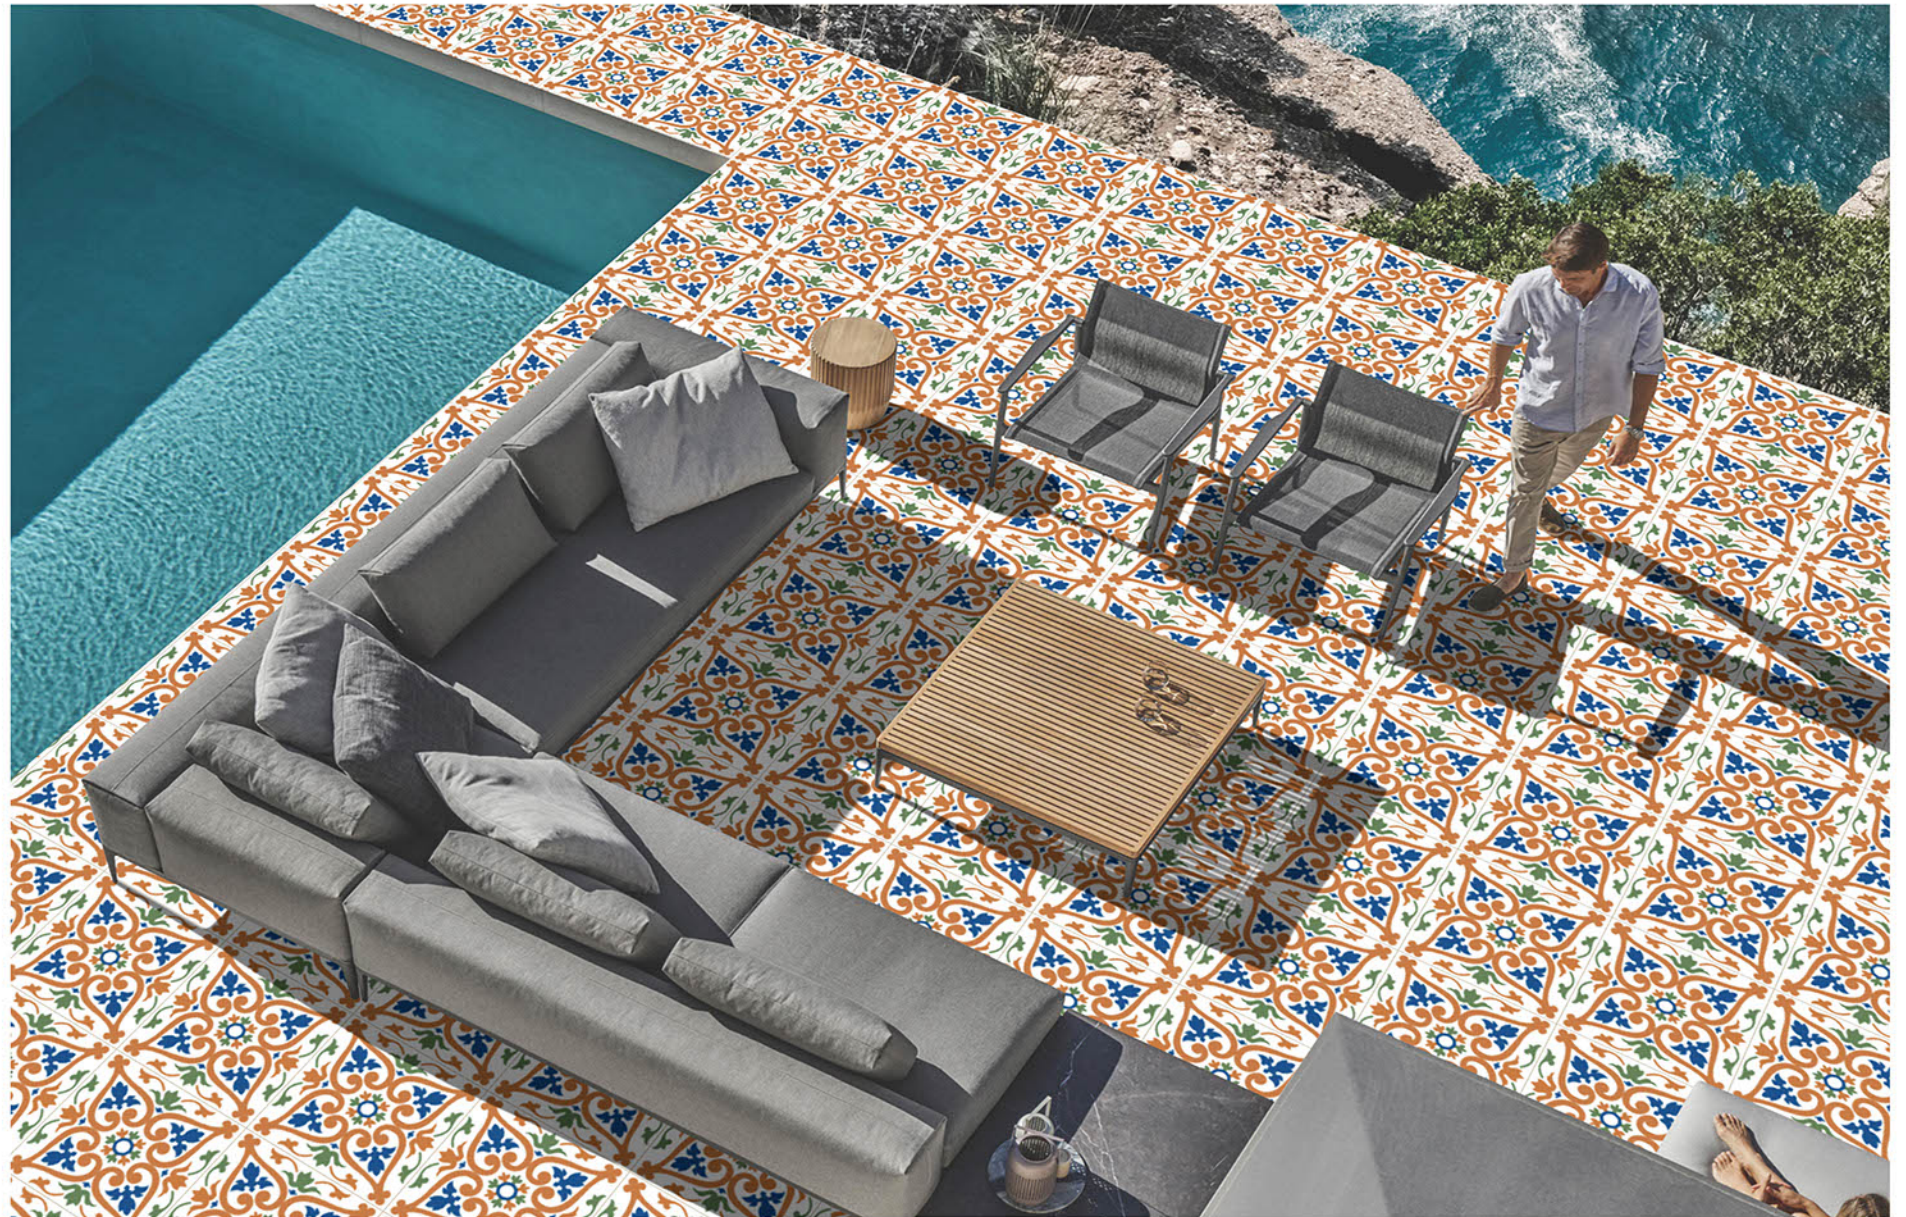

Applicable On
Wall & Floor

HD
Clarity

Random
Design

Zero
Maintenance

Eco
Friendly