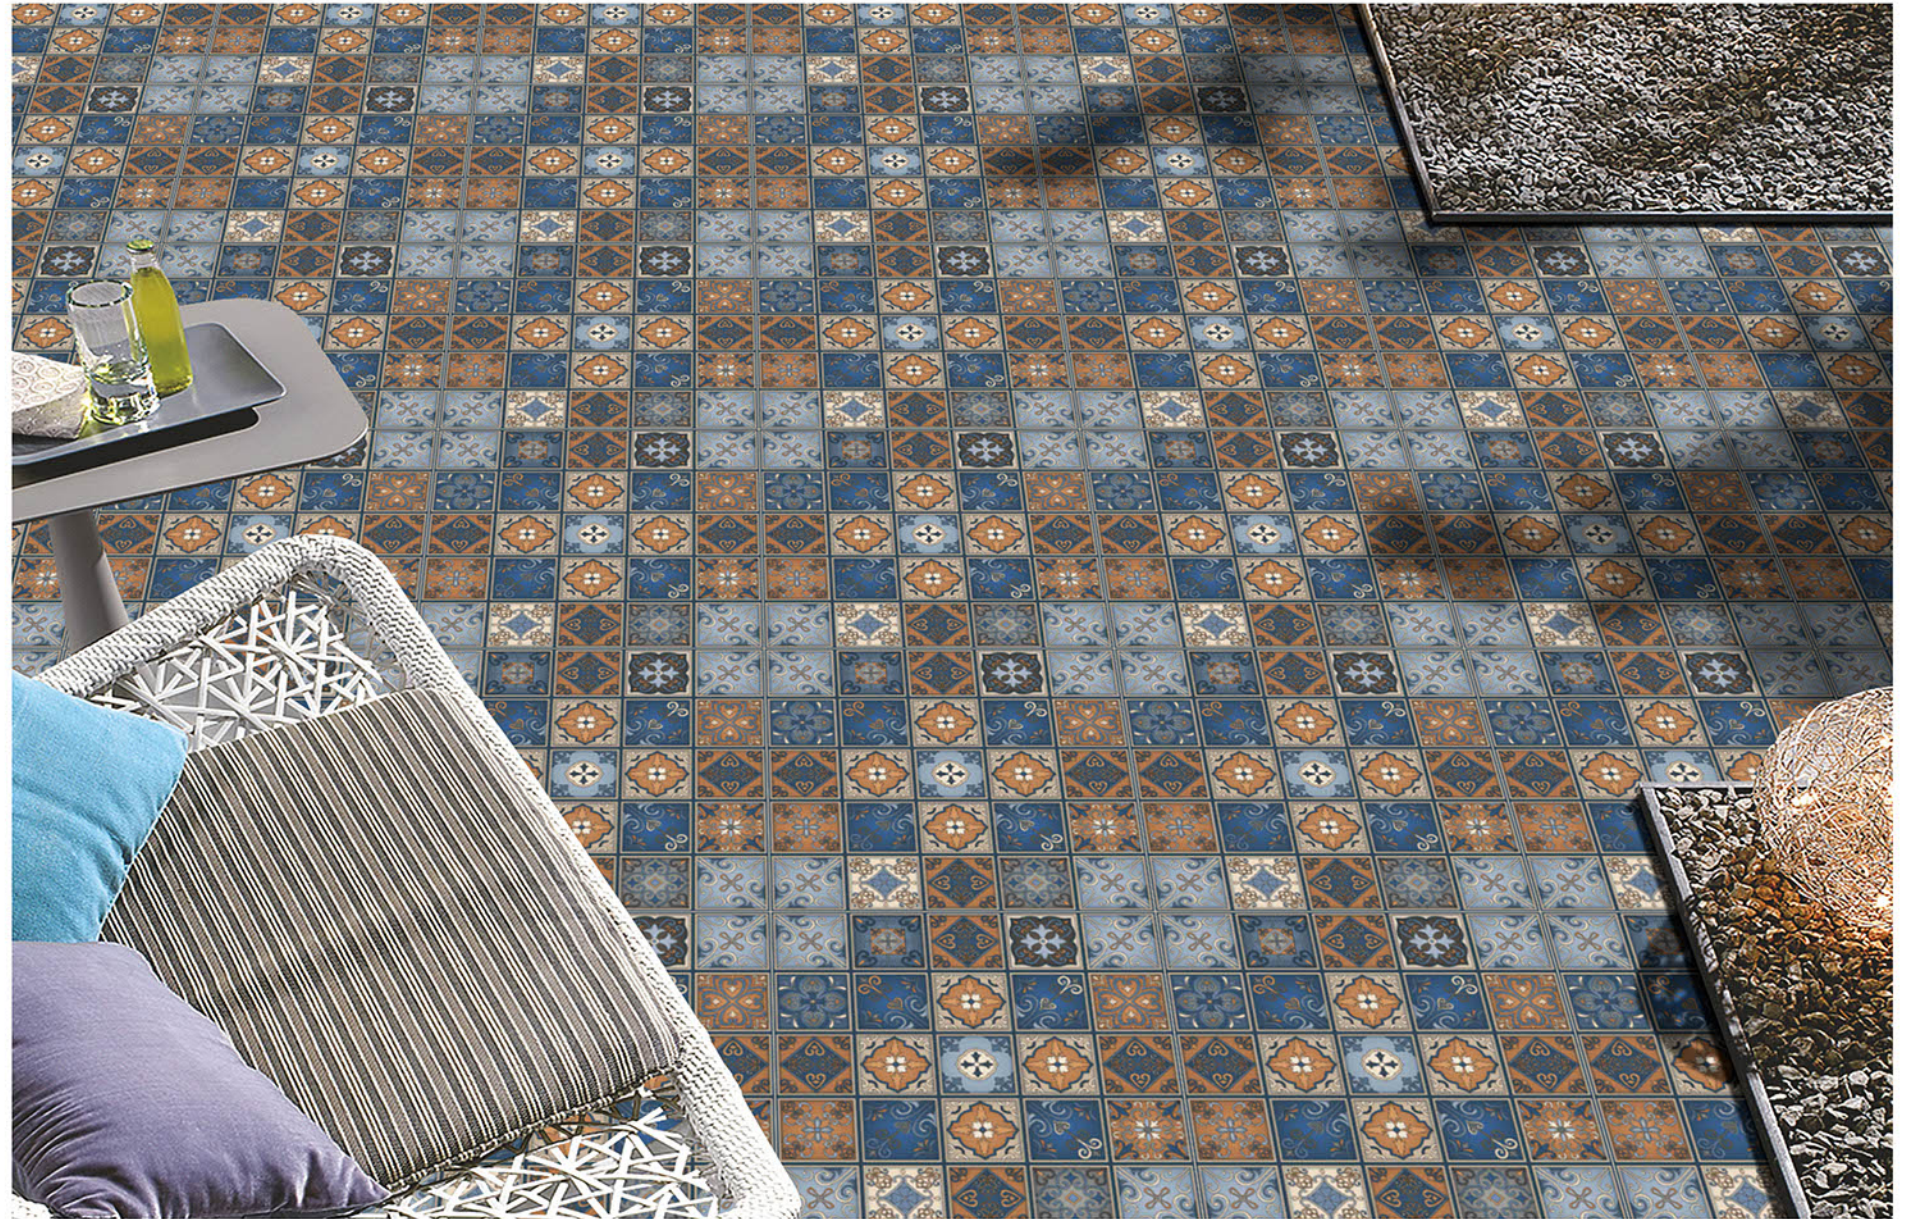

Applicable On
Wall & Floor

HD
Clarity

Random
Design

Zero
Maintenance

Eco
Friendly