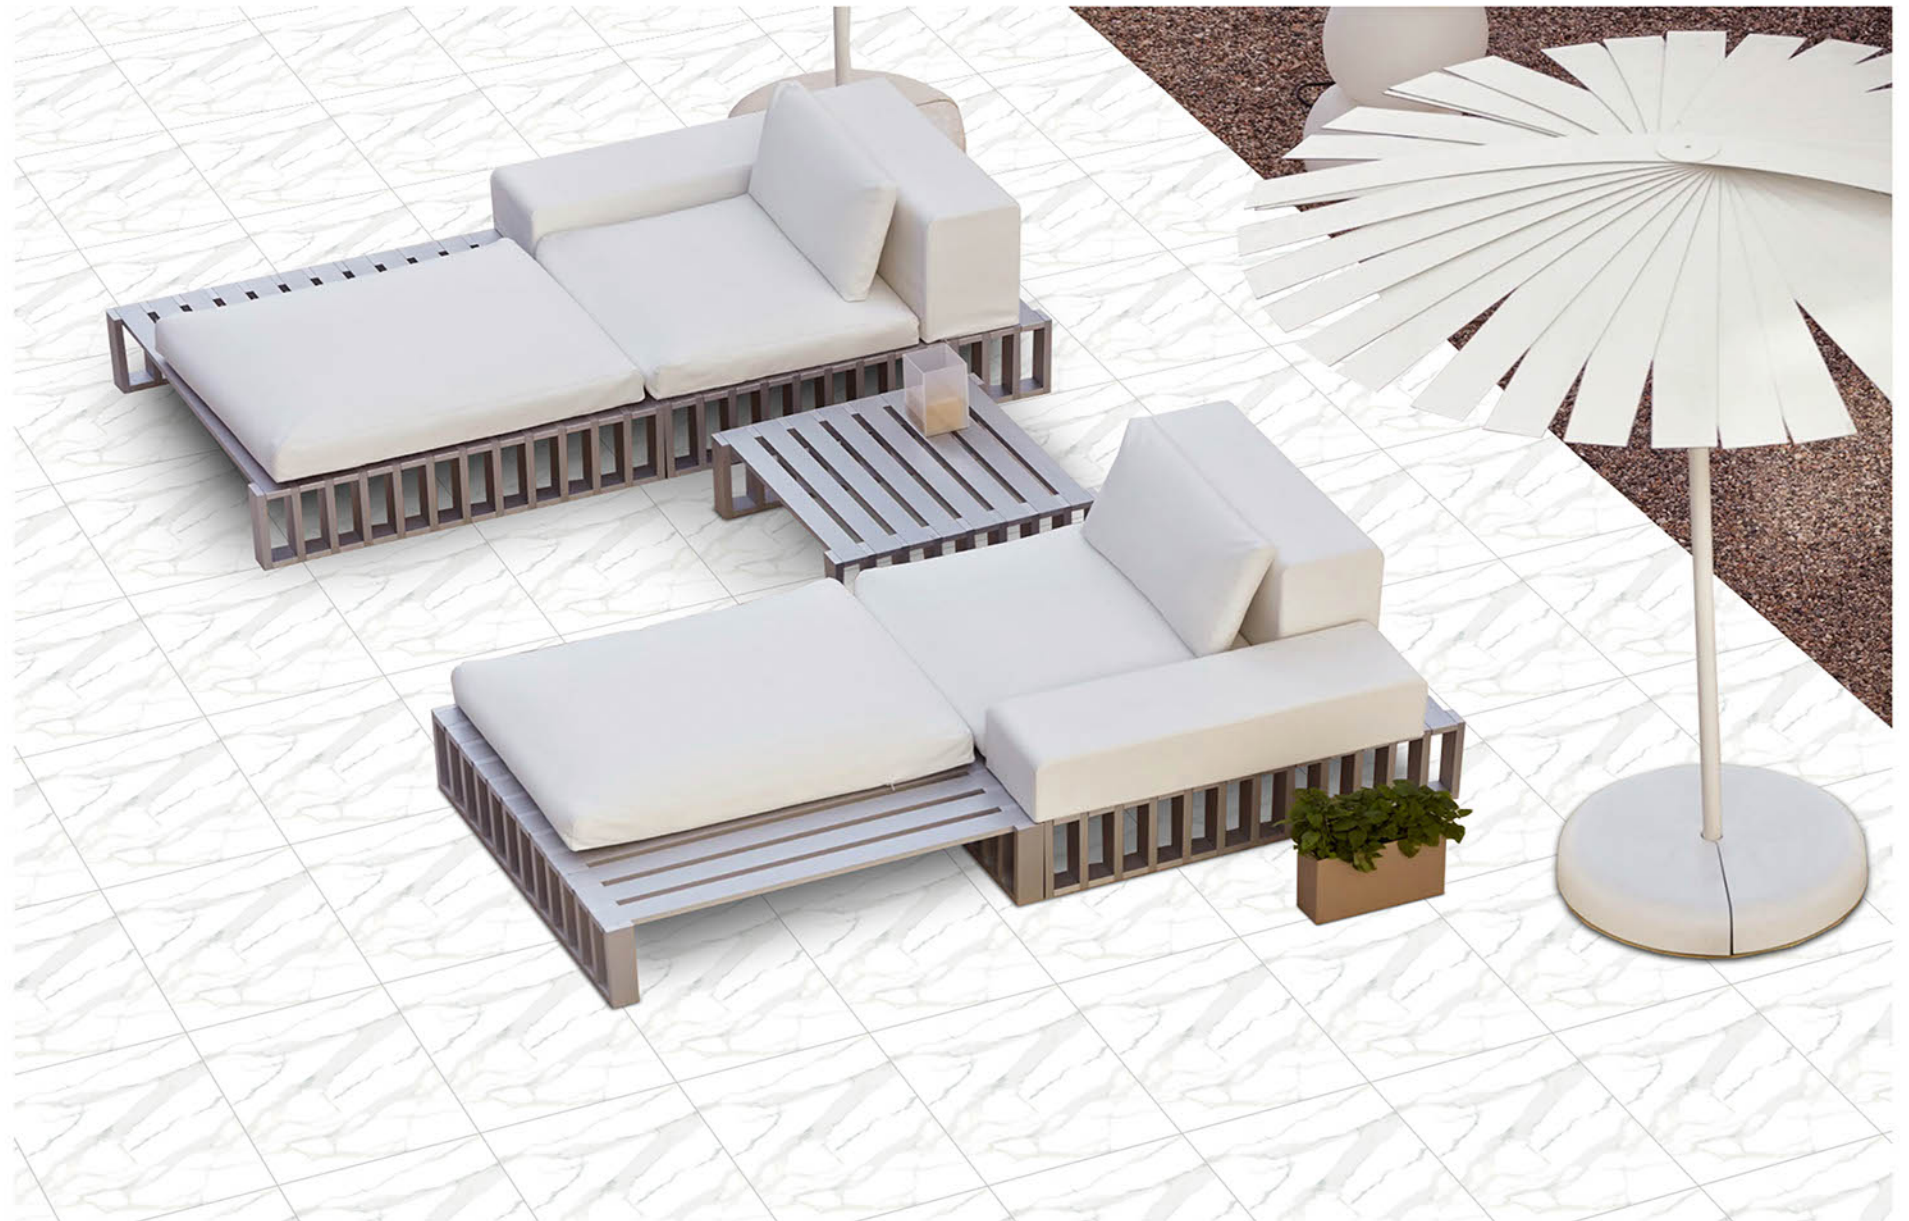

Applicable On
Wall & Floor

HD
Clarity

Random
Design

Zero
Maintenance

Eco
Friendly