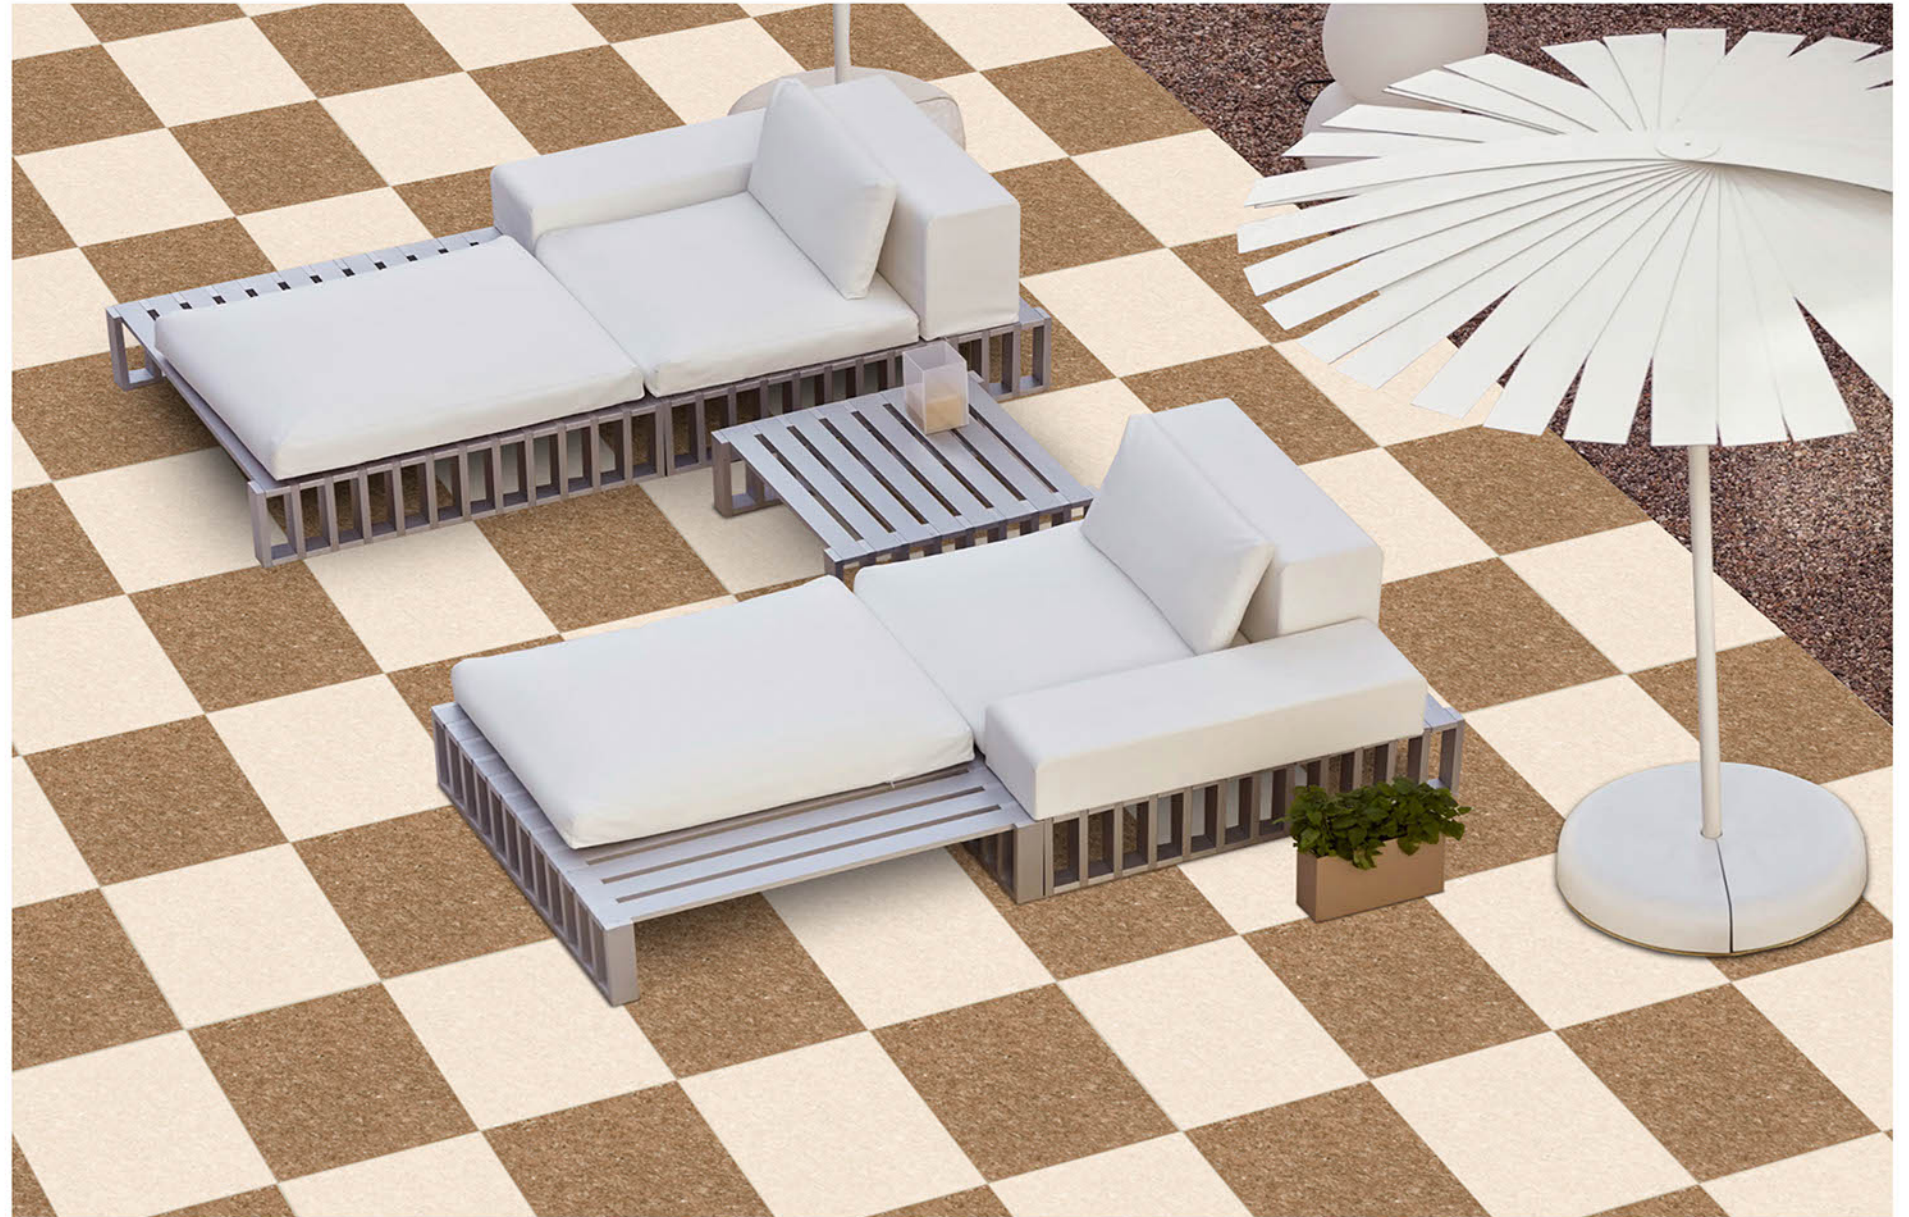

**400x400MM** | VITRIFIED  
PARKING TILES

**PLAIN** SERISE

**PL-283-DK**

**PL-283-LT**

Applicable On  
Wall & Floor

HD  
Clarity

Random  
Design

Zero  
Maintenance