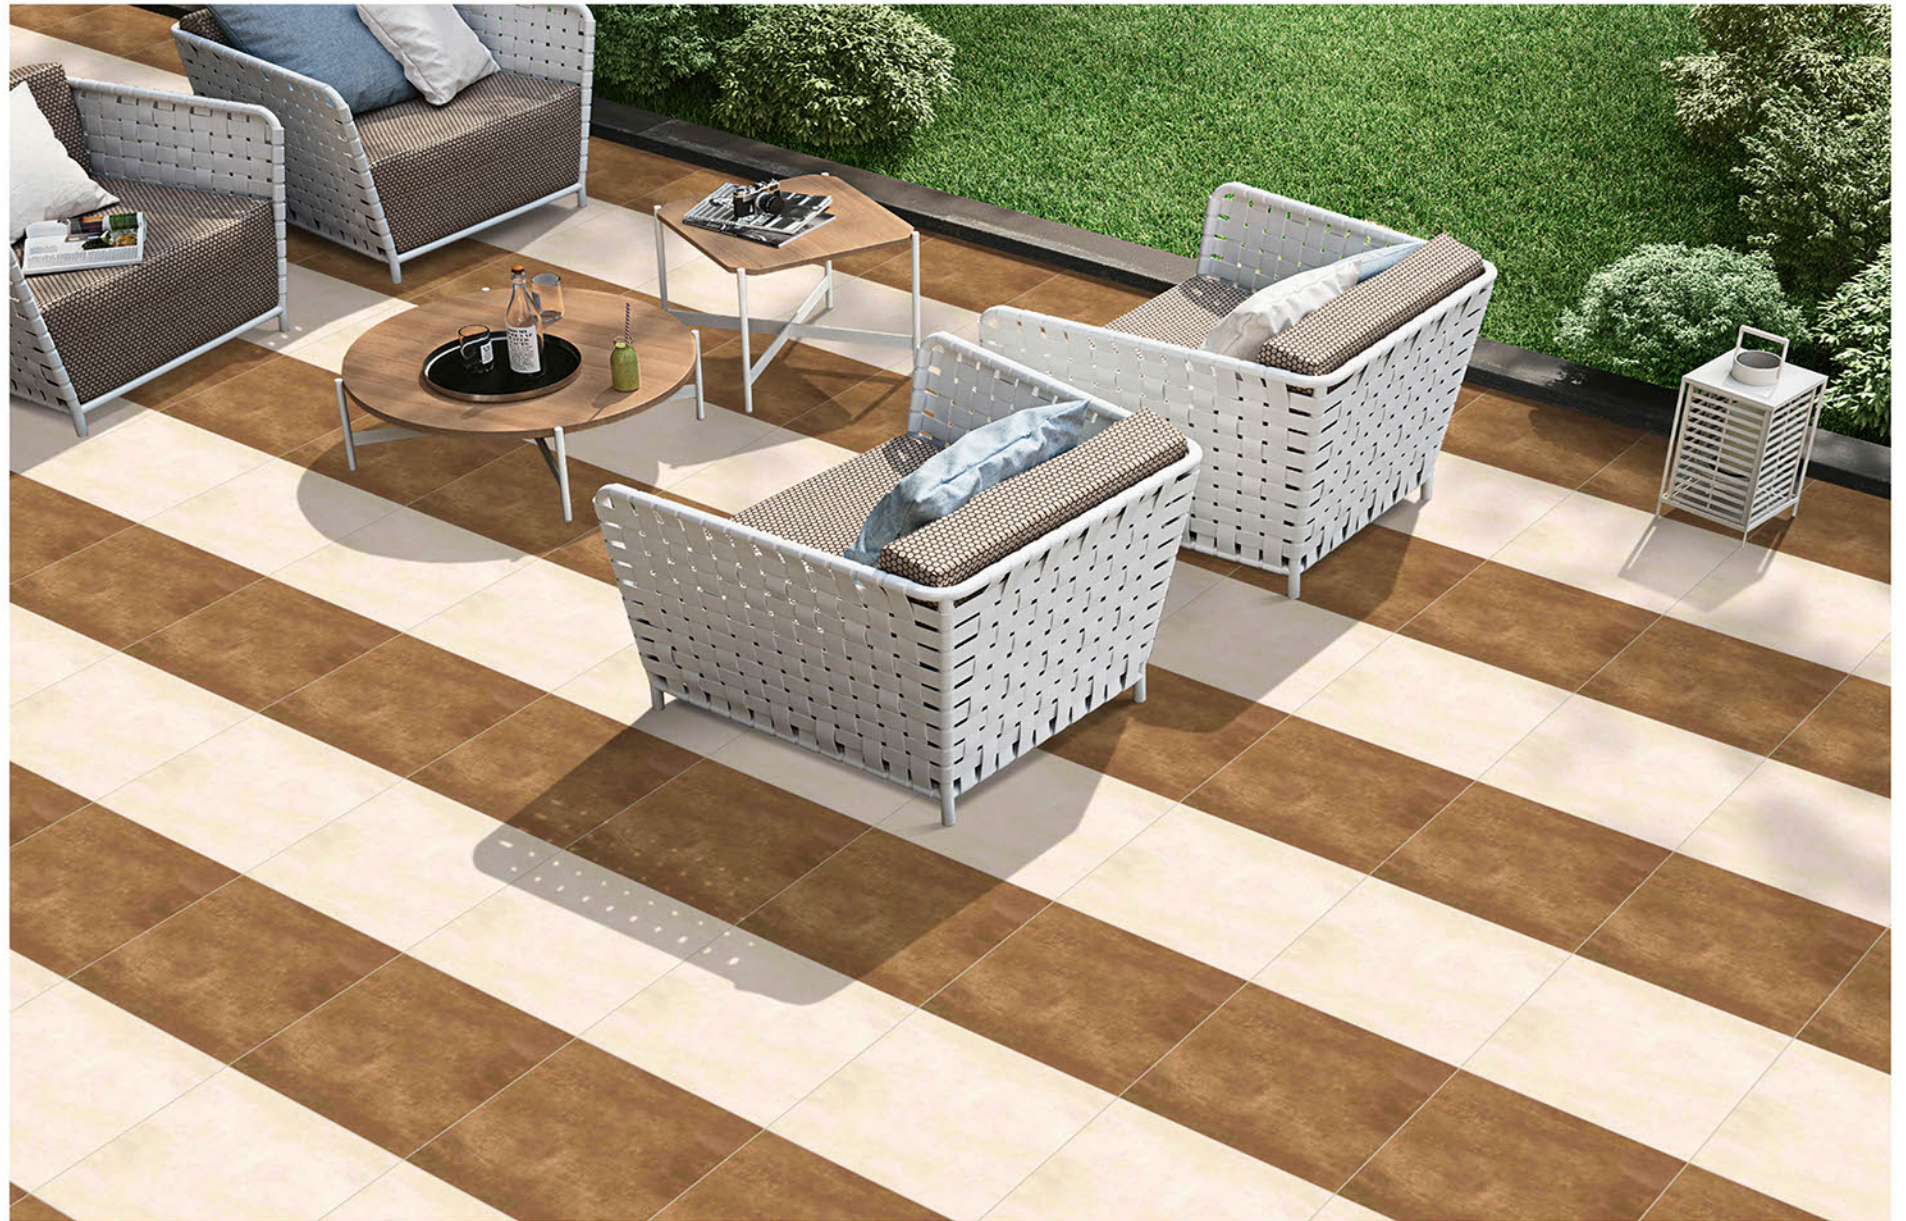

Applicable On
Wall & Floor

HD
Clarity

Random
Design

Zero
Maintenance

Eco
Friendly