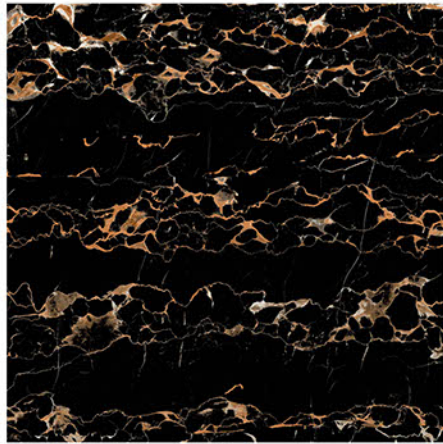

Random  
Design

Zero  
Maintenance

Eco  
Friendly

**400x400MM** | VITRIFIED  
PARKING TILES

**PLAIN** SERISE

**PL-294-DK**

**PL-294-LT**

Applicable On  
Wall & Floor